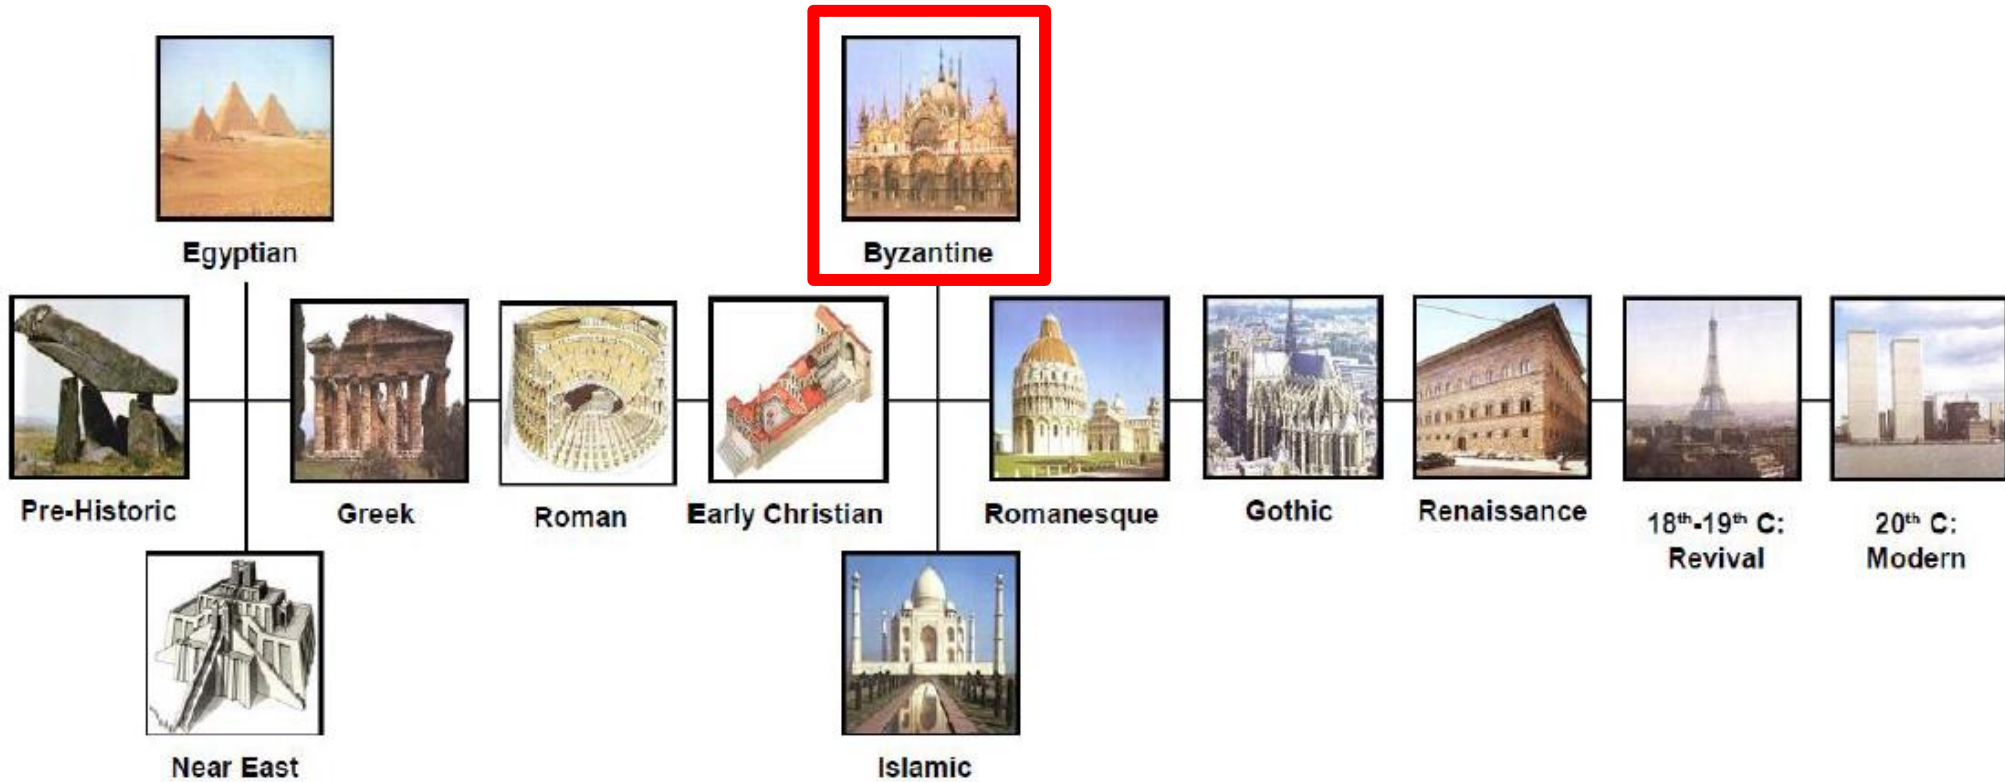

# History of Architecture 2

LECTURER: **SARA DHIAADIN BAHADIN**

ACADEMIC YEAR 2023-2024

1<sup>ST</sup> SEMESTER-THIRD STAGE

**LECTURE 3 : 03/10/2023**

# BYZANTINE ARCHITECTURE

---

# The Historical Timeline of Architecture

## History

**330-1453 A.D.**

Byzantium – Greek colony since 660 B.C.; Constantine, a converted Christian transferred the empire from Rome to Byzantium in 330 A.D.

Empire was divided: **Rome as western capital** and **Byzantium** (which later became Constantinople) as eastern capital (“new Rome”).